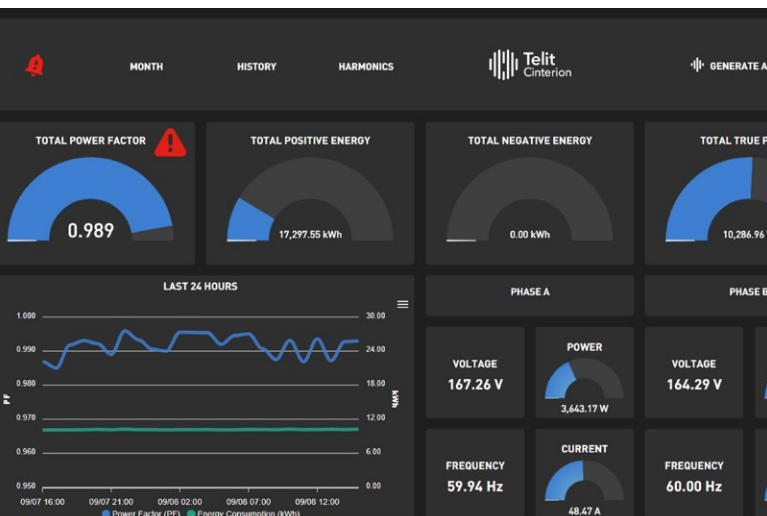

This app is a comprehensive solution for your industrial operations and empowers you to:

- Track power consumption
- Enhance efficiency
- Ensure energy quality

deviceWISE Smart Energy Monitoring empowers your business with real-time insights and actionable data. These insights drive smarter decisions and boost your bottom line.

### Reduce Your Energy Cost

As much as **30% of the energy produced in the U.S. is wasted** due to technical inefficiencies. Take control and reduce your energy costs by proactively monitoring:

- Energy inputs
- Power factor
- Reactive energy

### Universal Compatibility

Collect data from energy meters effortlessly. Our app seamlessly integrates with a range of metering devices. This capability ensures full visibility into your energy usage, regardless of your current infrastructure.

## Advanced Analytics

Gain a deeper understanding of your energy profile to optimize your operations. The app's out-of-the-box analysis capabilities include monitoring vital metrics, such as:

- Energy cost
- Power factor
- Energy quality
- True power
- Harmonics
- Reactive energy