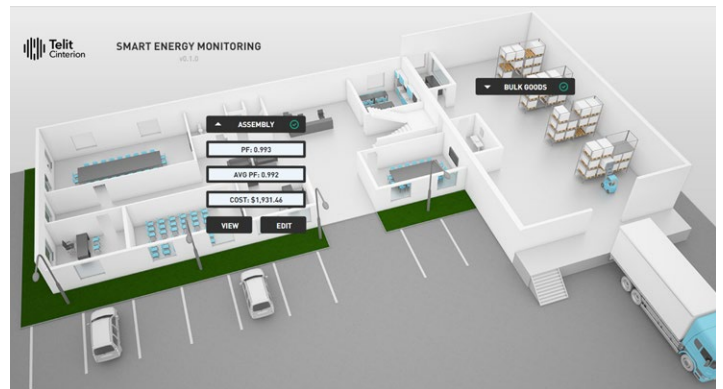

Real-Time Alerts

Stay ahead of energy issues with real-time alerts. They notify you to take immediate corrective action when user-defined thresholds are exceeded, as well as the following:

- Anomalies
- Irregularities
- Sudden energy consumption spikes