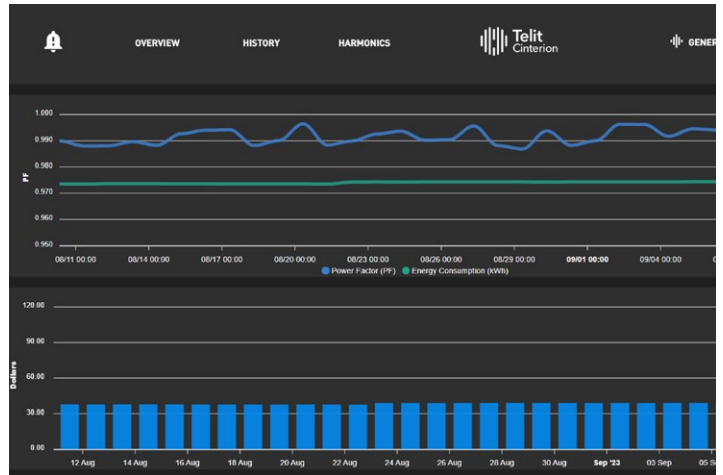

### Reduce Your Energy Cost

As much as **30% of the energy produced in the U.S. is wasted** due to technical inefficiencies. Take control and reduce your energy costs by proactively monitoring:

- Energy inputs
- Power factor
- Reactive energy

### Universal Compatibility

Collect data from energy meters effortlessly. Our app seamlessly integrates with a range of metering devices. This capability ensures full visibility into your energy usage, regardless of your current infrastructure.

## Advanced Analytics

Gain a deeper understanding of your energy profile to optimize your operations. The app's out-of-the-box analysis capabilities include monitoring vital metrics, such as:

- Energy cost
- Power factor
- Energy quality
- True power
- Harmonics
- Reactive energy

## Real-Time Alerts

Stay ahead of energy issues with real-time alerts. They notify you to take immediate corrective action when user-defined thresholds are exceeded, as well as the following:

- Anomalies
- Irregularities
- Sudden energy consumption spikes