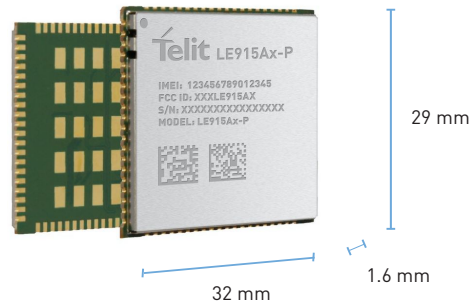

LE915Ax-P

LTE Cat 4 150/50 & Cat 6 200/50 Embedded

Product Description

The LE915Ax-P series of 4G LTE modules comply with the 3GPP Release 9 (Rel. 9) and support Citizens Broadband Radio Service (CBRS) Band 48 for private LTE applications and LTE Bands 42 and 43. This compact and cost-effective LGA form factor family is available both as Class 4 and Class 6 and ideal for different industrial applications (e.g., oil and gas, surveillance, telemetry, etc.).

Key Benefits

- Compact LGA form factor
- Support for LTE Bands 42, 43 and 48 (CBRS)
- Variety of hardware interfaces: USB 2.0 HS, UART and user-definable GPIOs
- Internet-friendly with integrated TC/IP and UDP/IP stacks
- Firmware over-the-air (FOTA) update

Data

LTE Cat. 4 (LE915A4-P)

- Uplink up to 15 Mbps
- Downlink up to 100 Mbps

LTE Cat. 6 (LE915A6-P)

- Uplink up to 15 Mbps
- Downlink up to 200 Mbps

Environmental

- Dimensions 32 x 29 x 1.6 mm
- Temperature Range: -30 °C to +60 °C
- REACH and RoHS compliant

Interfaces

- 134-pin LGA interface
- 10 I/O ports (1.8V) including multifunctional I/Os
- USB 2.0 HS/HSIC
- 2x UART
- 1.8 V/3 V SIM interface
- RF pad, RX diversity & MIMO pad

Approvals

- FCC (North America)
- CBRS OnGo